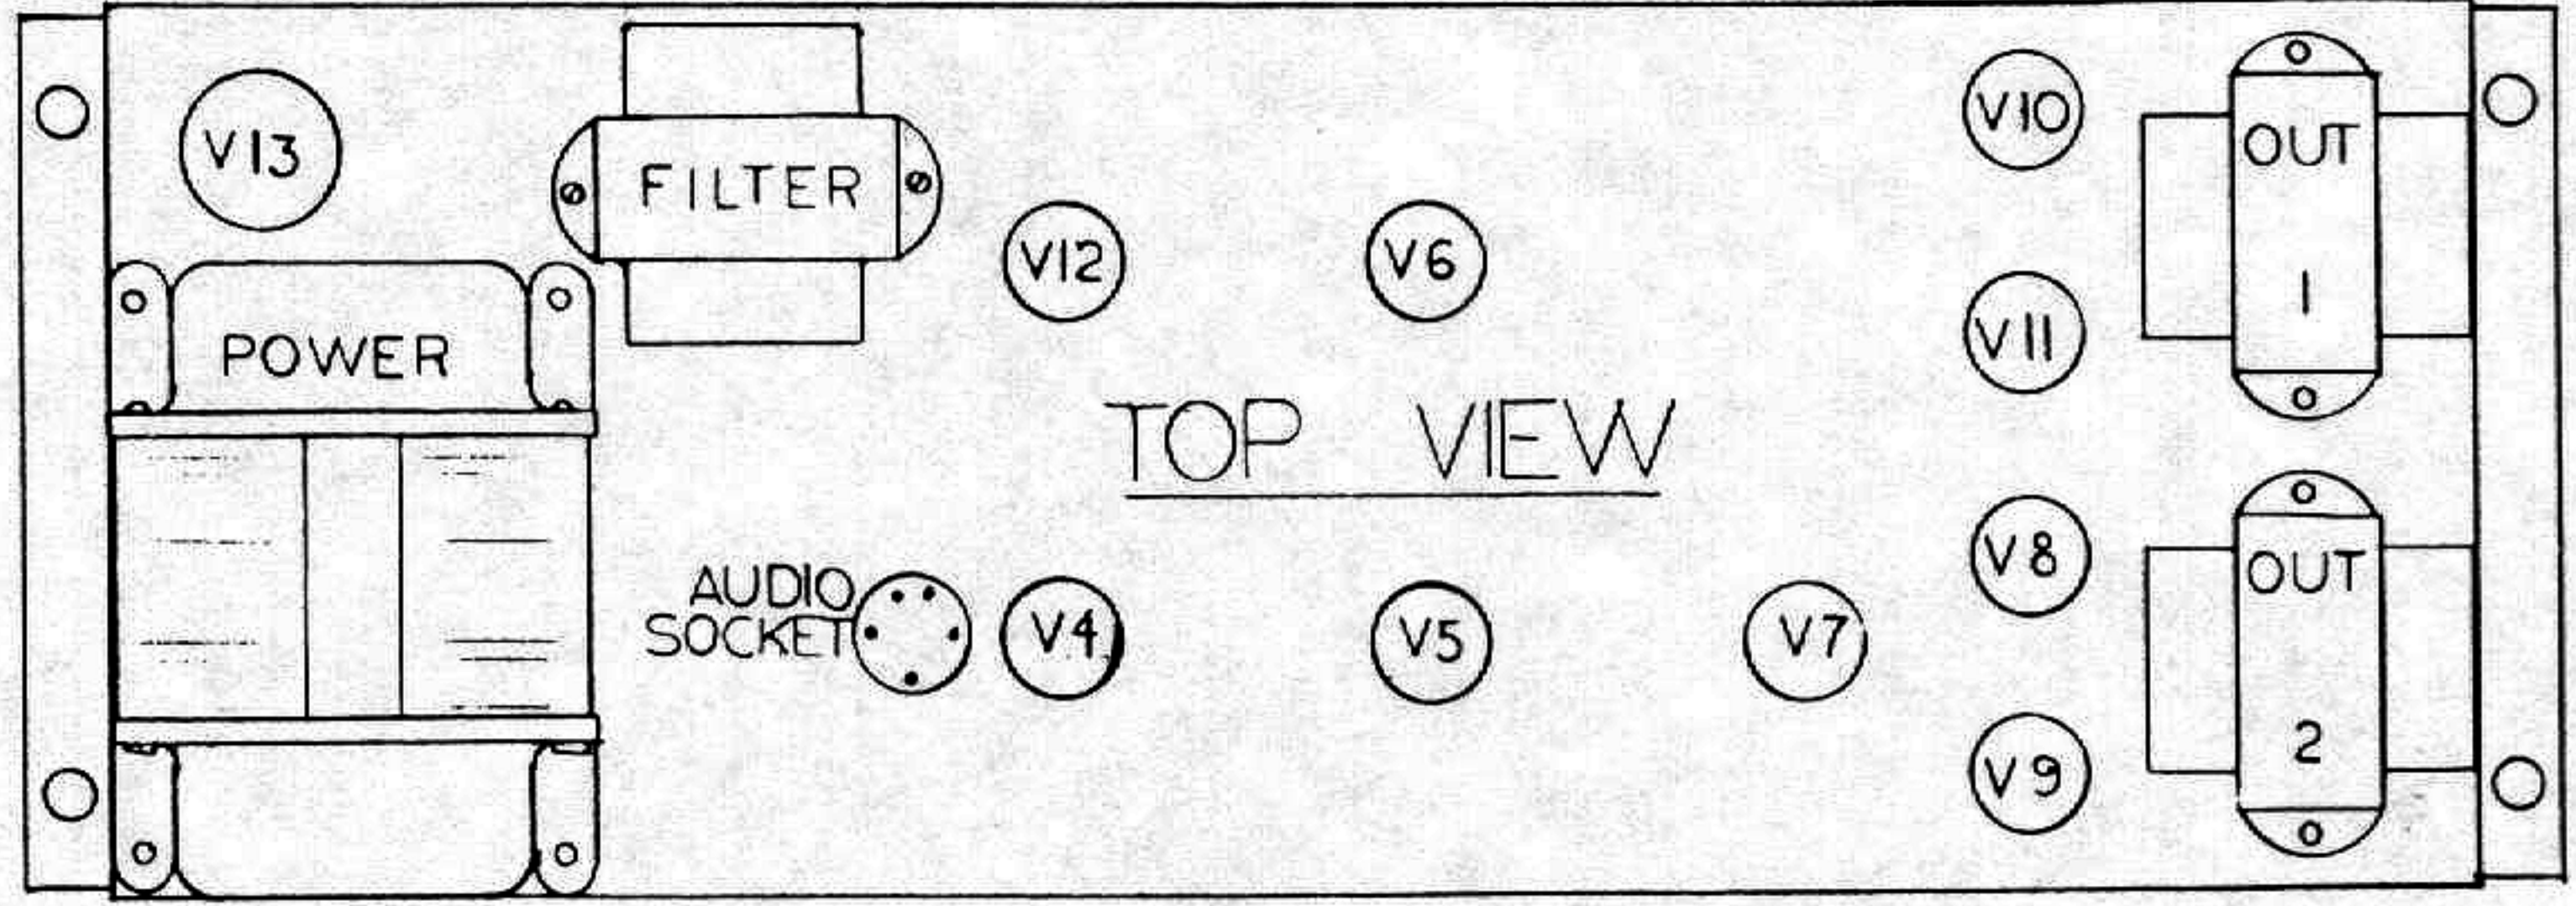

PREAMP

OPERATING VOLTAGES *

No.	Tube Type	Pin 1	Pin 2	Pin 3	Pin 6	Pin 7	Pin 8
V1	12AX7	157	0	1.8	157	0	1.8
V2	12AX7	117	0	1.05	117	0	1.05
V3	12AX7	105	0	1.05	105	0	1.05

PREAMP TUBE PLACEMENT CHART GA83S
REAR OF CHASSIS

MAIN-AMP TUBE PLACEMENT CHART GA83S

TOP VIEW