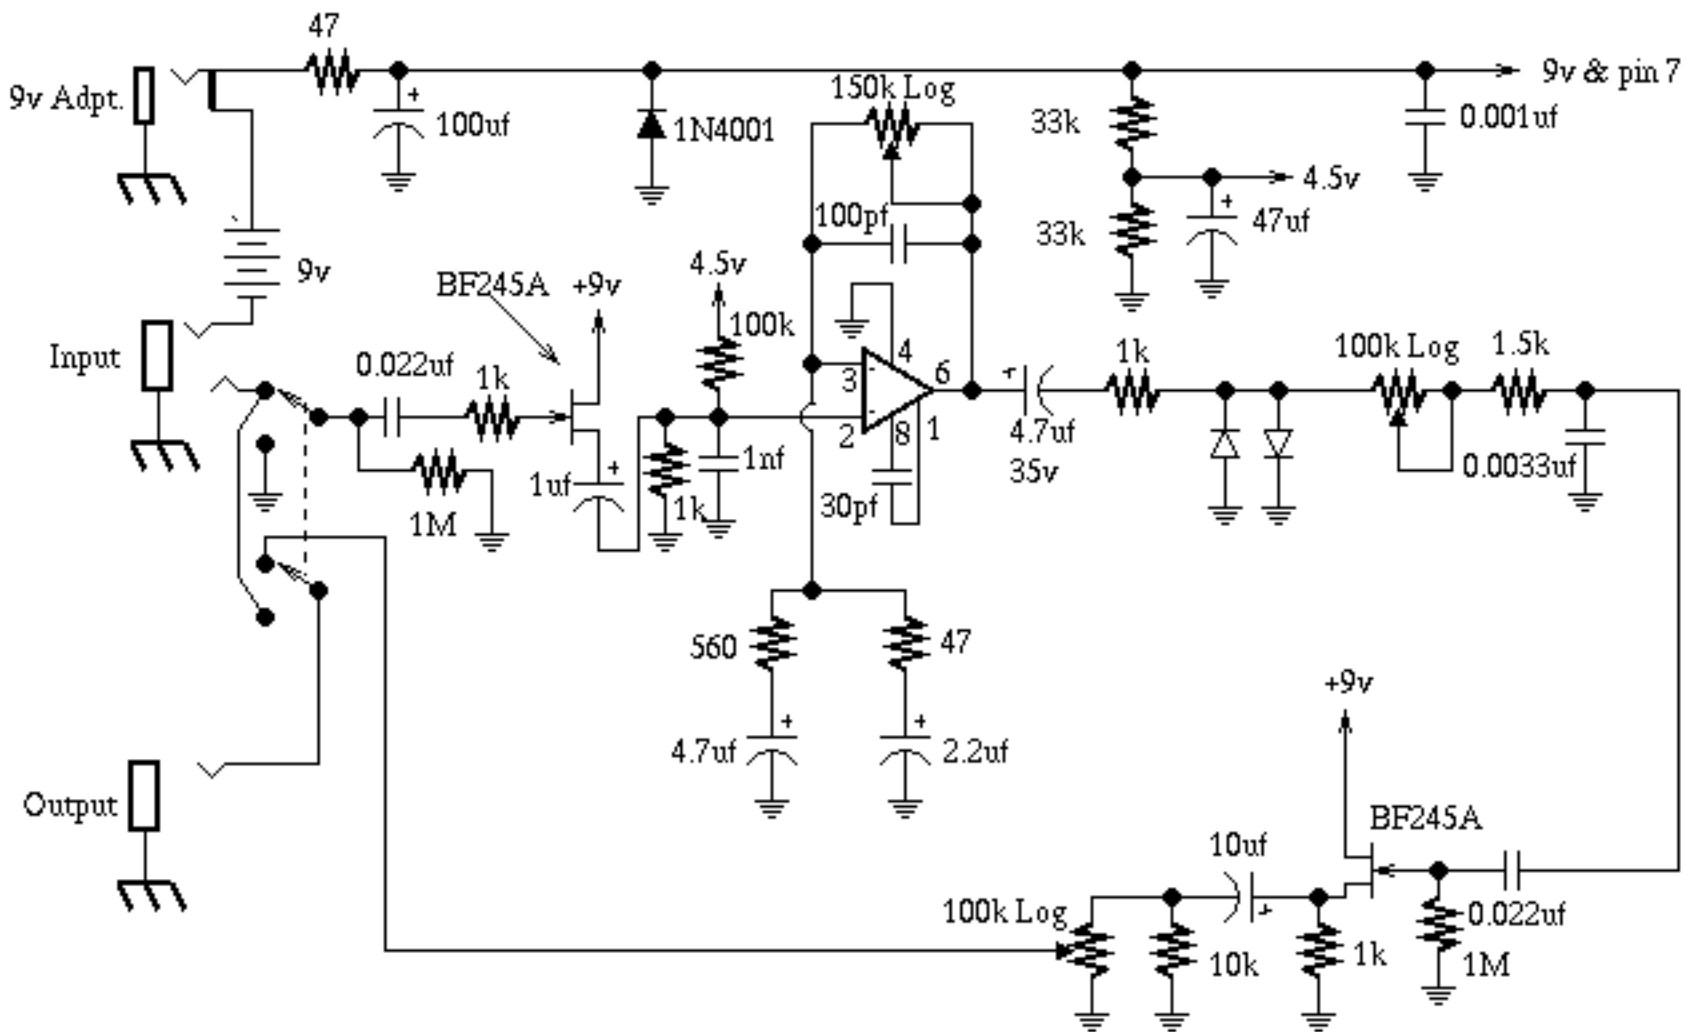

ProCo Rat Distortion

IC = LM308

Diodes = 1N4148