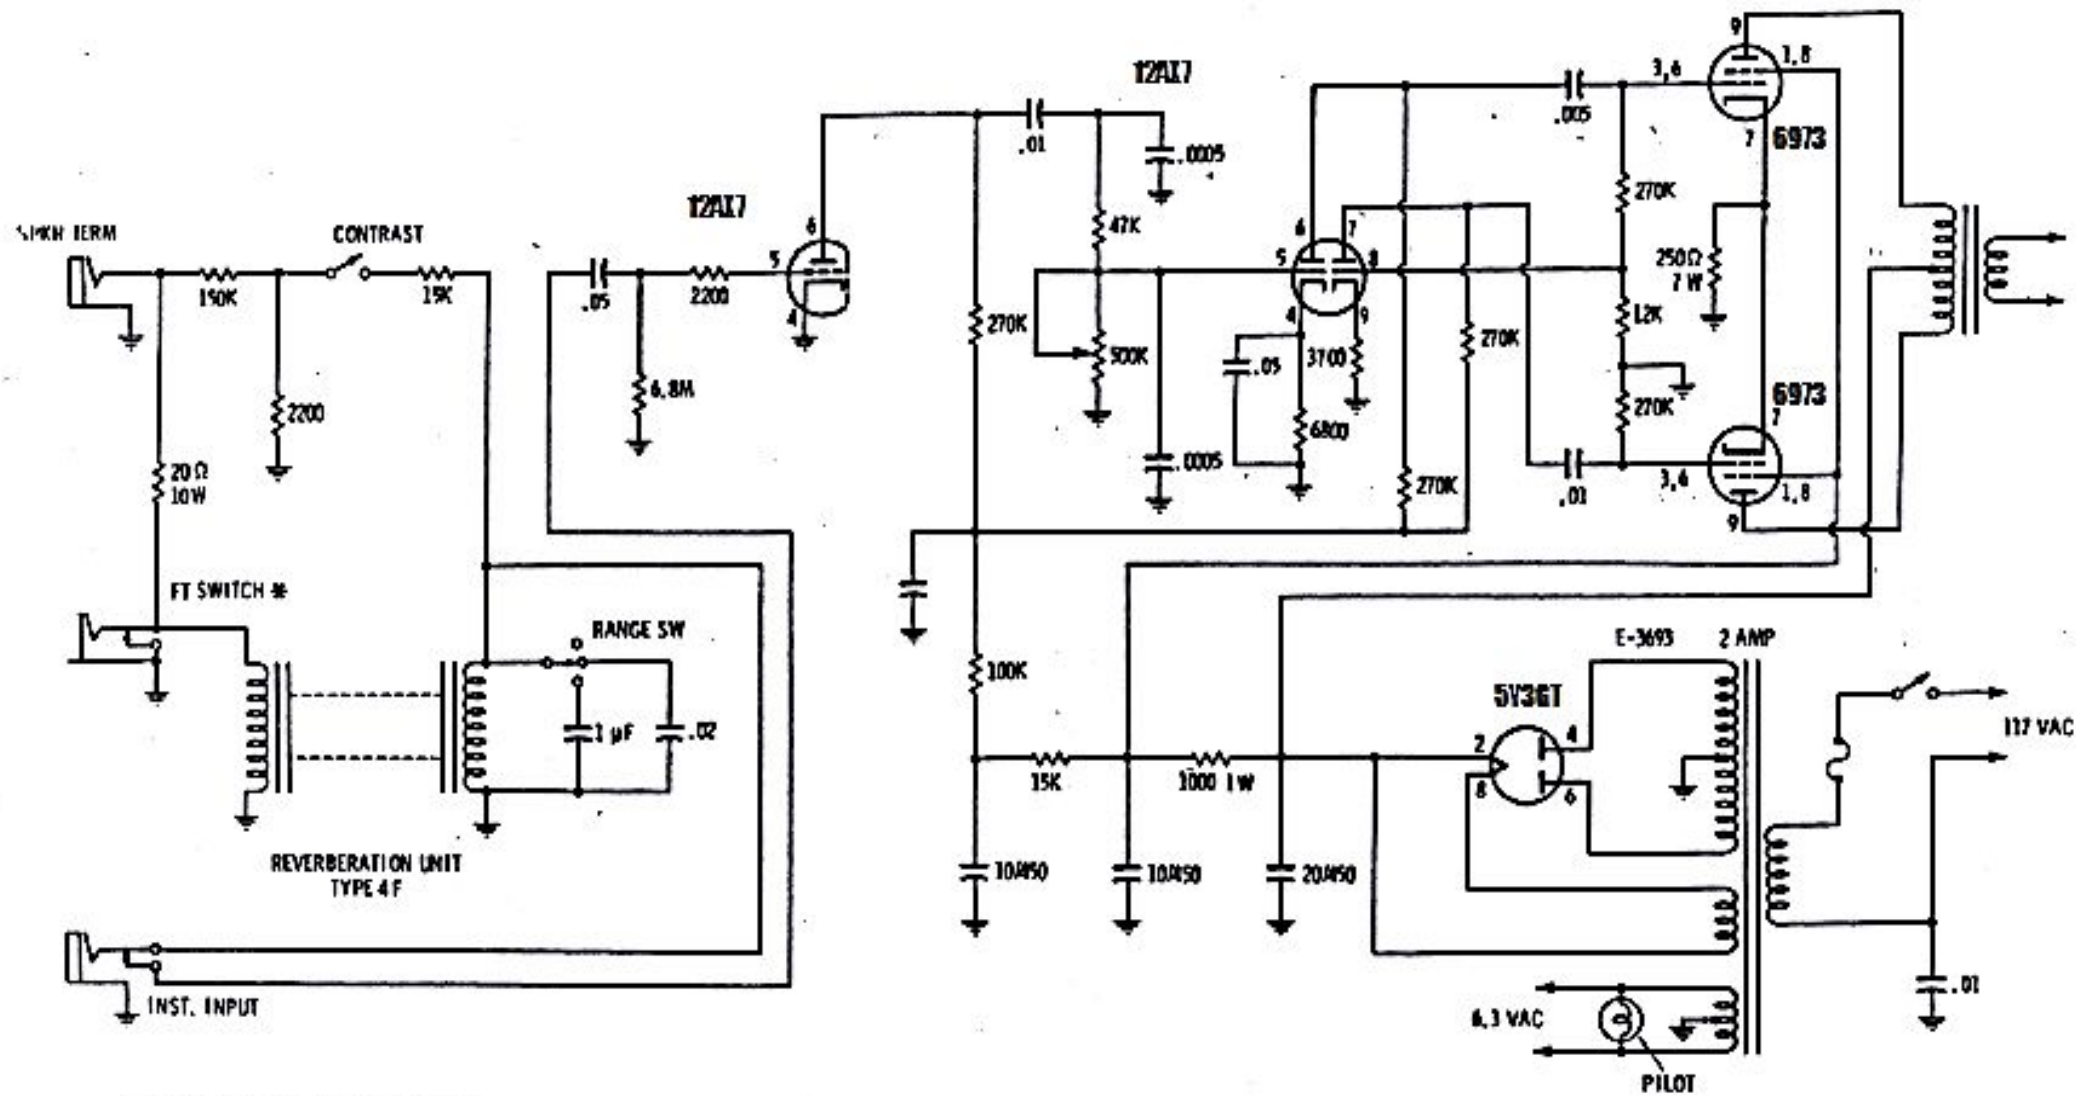

Gretsch 6149 Reverberation
Valco Model 510-121

* INSULATED TYPE ALL RESISTORS 1/2 W
UNLESS NOTED OTHERWISE.